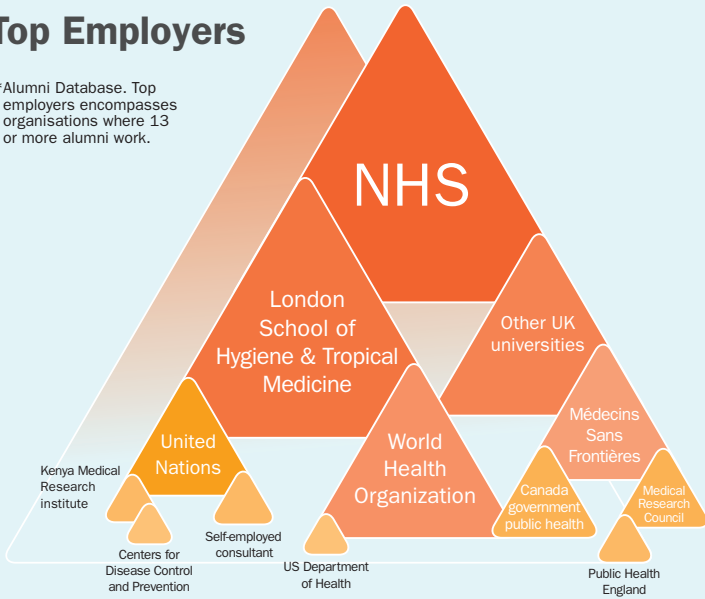

# Graduate Careers and Destinations

**Data obtained from:**

- The School's Alumni database (\*\*Alumni Database). We used all data updated within the past year and this included 6,227 records from over 25,000.
- The Destination of Leavers from Higher Education (\*\*DLHE) survey conducted 6 months' after students have graduated.

## Top Employers

\*Alumni Database. Top employers encompasses organisations where 13 or more alumni work.

## Top Research Destinations

\*\*DLHE