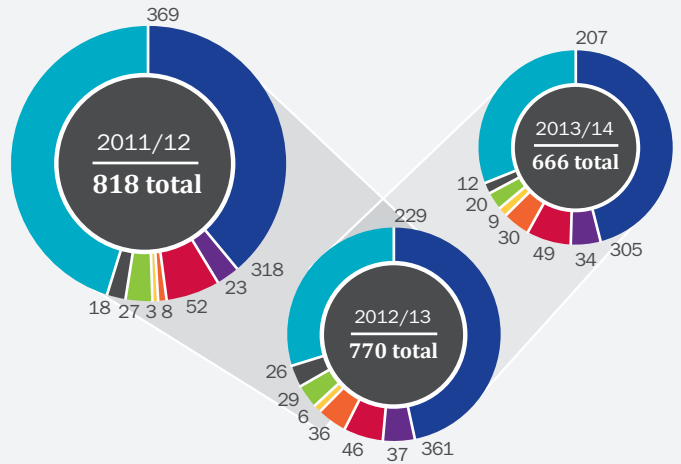

Employability

**DLHE

- FT Work
- PT Work
- Study
- Work & Study
- Due to start work
- Other
- Unemployed
- No reply