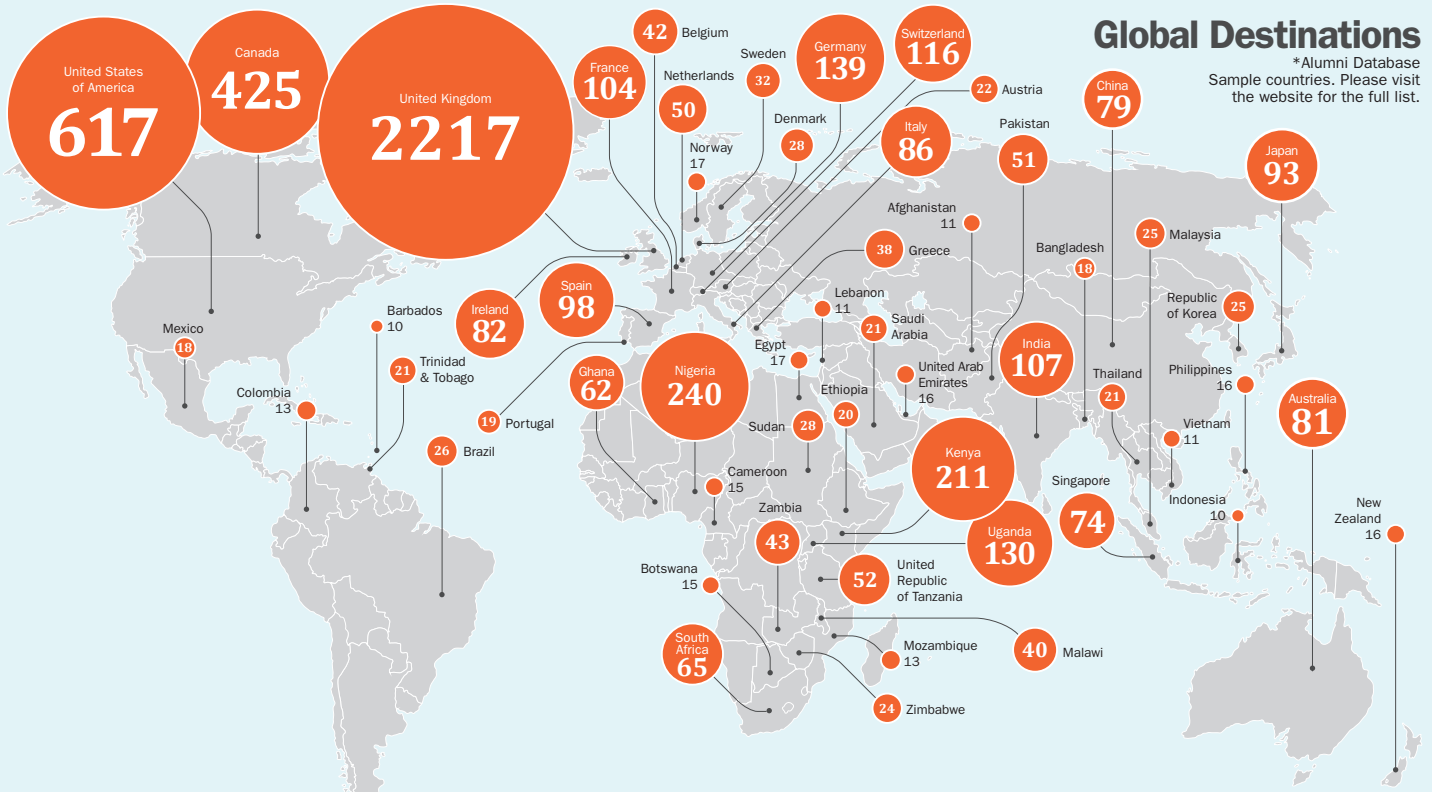

# Graduate Careers and Destinations

**Data obtained from:**

- The School's Alumni database (\*\*Alumni Database). We used all data updated within the past year and this included 6,227 records from over 25,000.
- The Destination of Leavers from Higher Education (\*\*DLHE) survey conducted 6 months' after students have graduated.

## Top Employers

\*Alumni Database. Top employers encompasses organisations where 13 or more alumni work.

## Global Destinations

\*Alumni Database  
Sample countries. Please visit the website for the full list.

## Top Research Destinations

\*\*DLHE